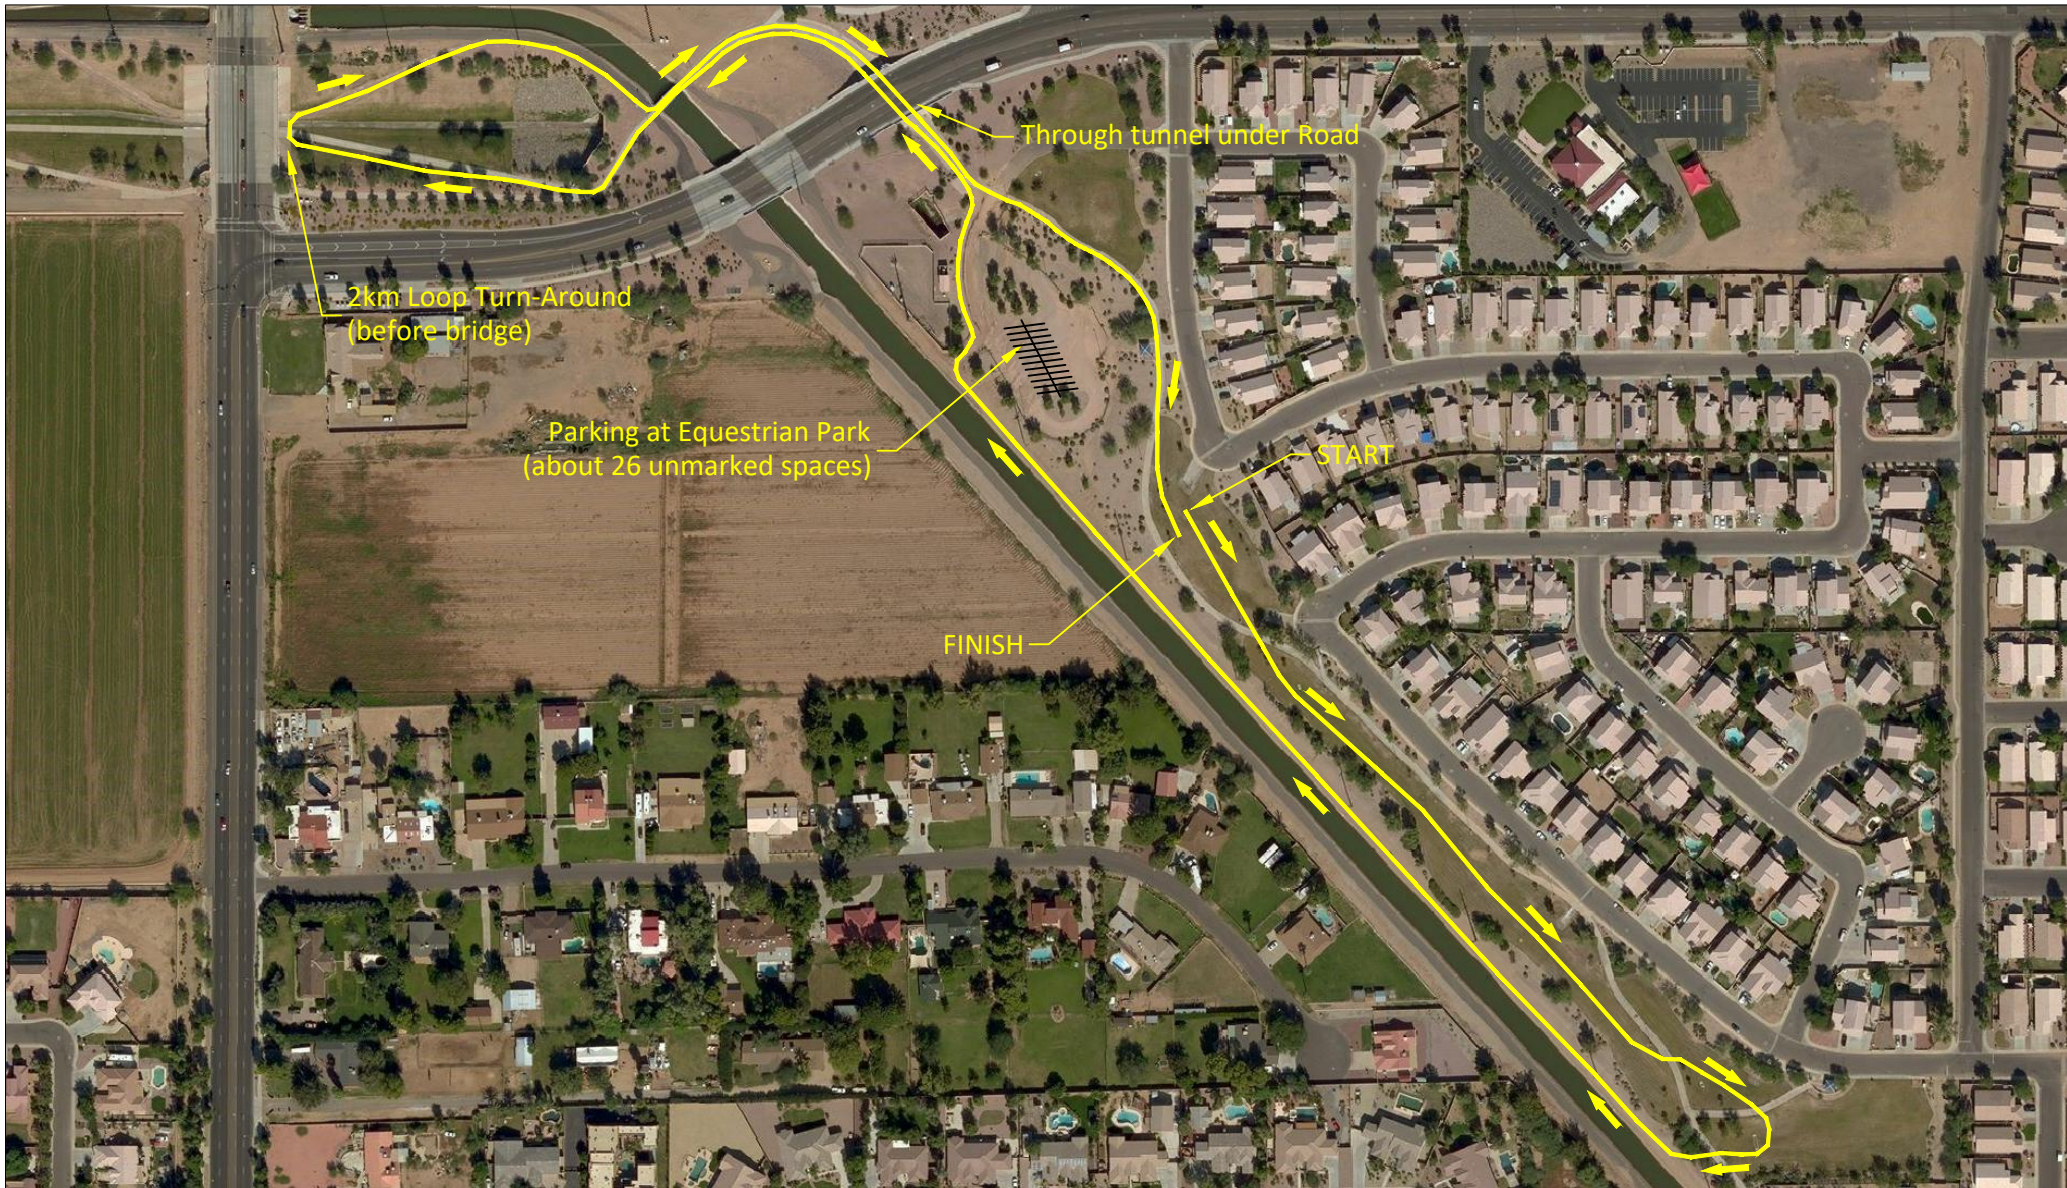

HEROES PARK U.S.A.T.F. CROSS-COUNTRY COURSE MAP

8 & Under age division 2km Loop

and

13-14 age division 4km Loop will run the same loop twice

HEROES PARK U.S.A.T.F. CROSS-COUNTRY COURSE MAP

9-10 and 11-12 age divisions - 3km Loop is the 2km Loop with the Green extension for one big loop of 3,000 meters.

15-18, Open & Masters age divisions - 5km Loop is one time around the 2km loop and one time around the full 3km loop.